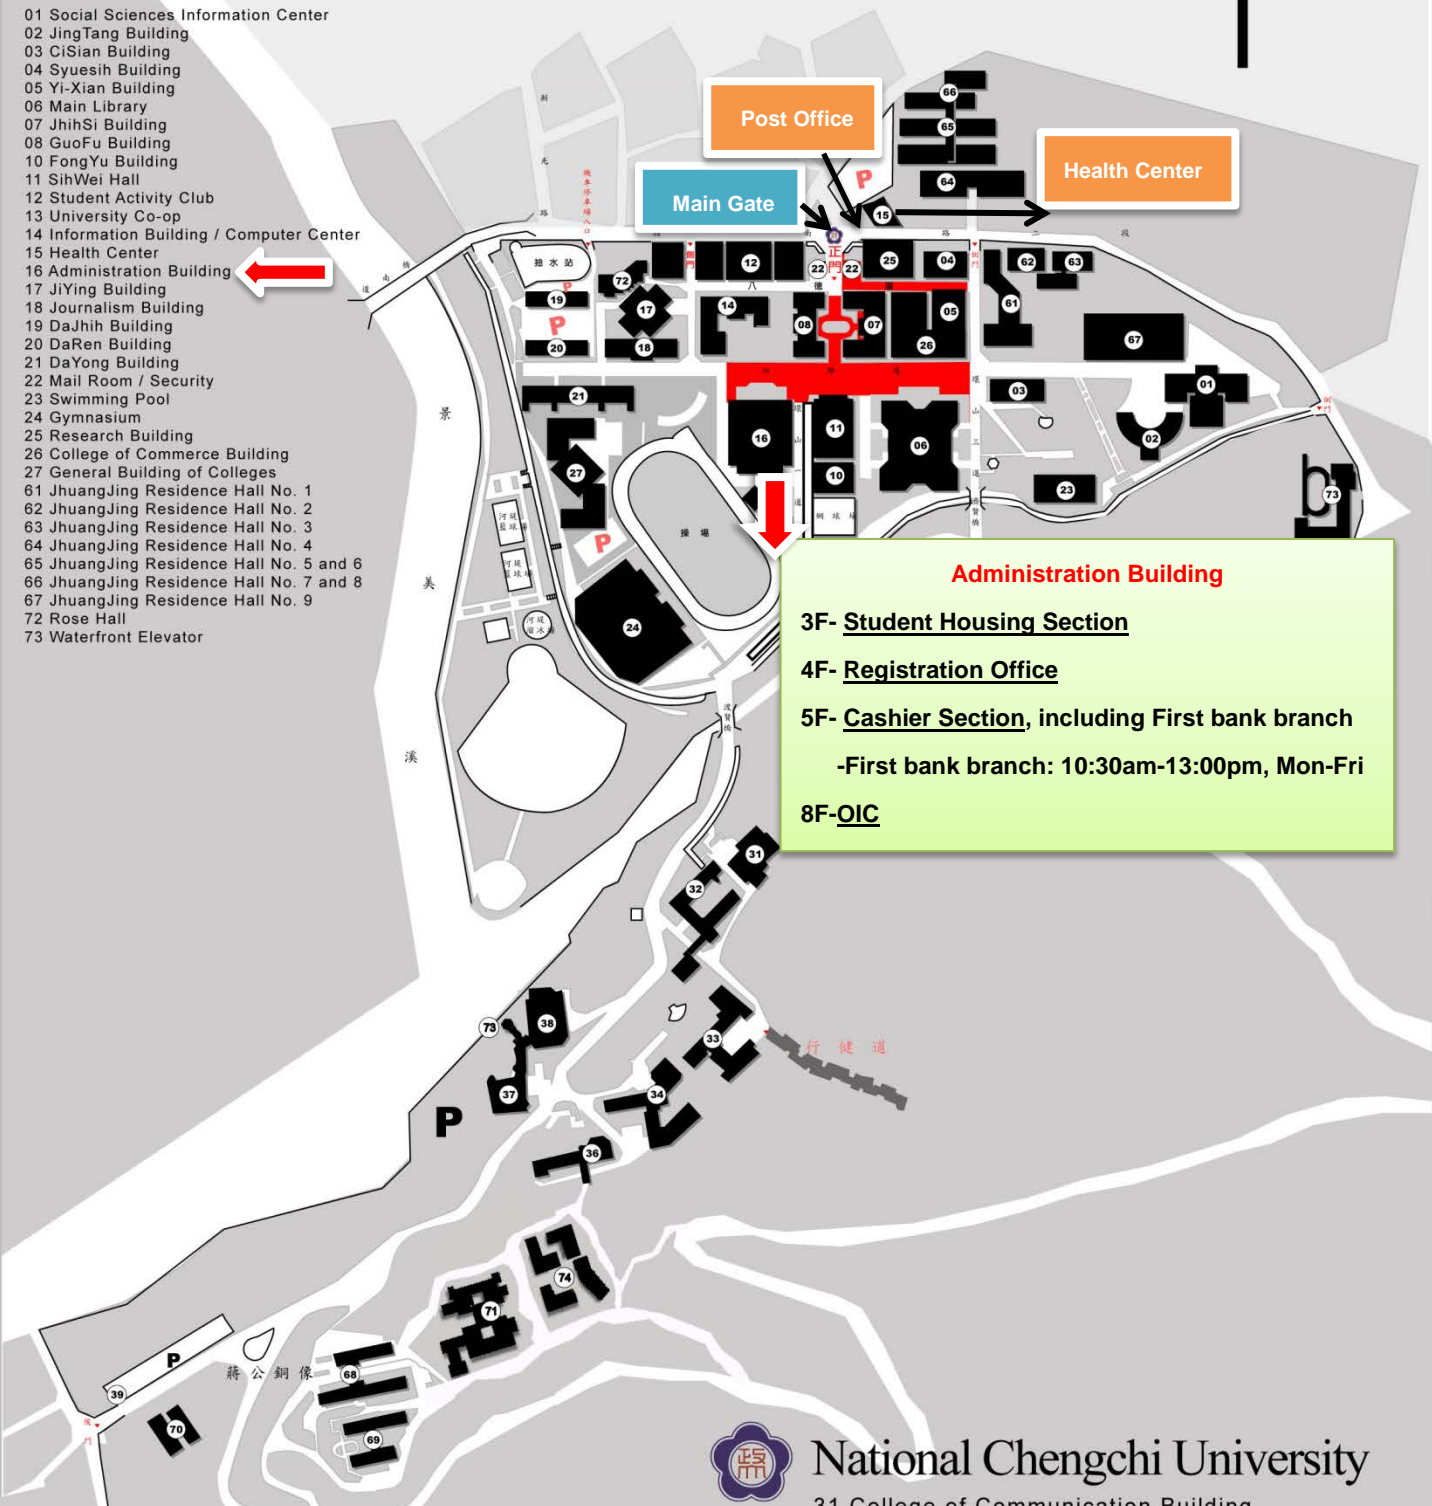

National Chengchi University

- 01 Social Sciences Information Center
- 02 JingTang Building
- 03 CiSian Building
- 04 Syuesih Building
- 05 Yi-Xian Building
- 06 Main Library
- 07 JhihSi Building
- 08 GuoFu Building
- 10 FongYu Building
- 11 SihWei Hall
- 12 Student Activity Club
- 13 University Co-op
- 14 Information Building / Computer Center
- 15 Health Center
- 16 Administration Building
- 17 JiYing Building
- 18 Journalism Building
- 19 DaJhih Building
- 20 DaRen Building
- 21 DaYong Building
- 22 Mail Room / Security
- 23 Swimming Pool
- 24 Gymnasium
- 25 Research Building
- 26 College of Commerce Building
- 27 General Building of Colleges
- 61 JhuangJing Residence Hall No. 1
- 62 JhuangJing Residence Hall No. 2
- 63 JhuangJing Residence Hall No. 3
- 64 JhuangJing Residence Hall No. 4
- 65 JhuangJing Residence Hall No. 5 and 6
- 66 JhuangJing Residence Hall No. 7 and 8
- 67 JhuangJing Residence Hall No. 9
- 72 Rose Hall
- 73 Waterfront Elevator

**Administration Building**

**3F- Student Housing Section**

**4F- Registration Office**

**5F- Cashier Section, including First bank branch**  
 -First bank branch: 10:30am-13:00pm, Mon-Fri

**8F- OIC**

National Chengchi University

- 31 College of Communication Building
- 32 DaoFan Building
- 33 BaiNian Building
- 34 JiTao Building
- 36 International Building
- 37 Art & Culture Center
- 38 Art & Culture Center Auditorium
- 39 Back Entrance Security Office
- 68 ZihCiang Residence Hall No. 5 and 6
- 69 ZihCiang Residence Hall No. 7 and 8
- 70 Male Graduate Students' Residence Hall
- 71 ZihCiang Residence Hall No. 9
- 74 ZihCiang Residence Hall No. 10