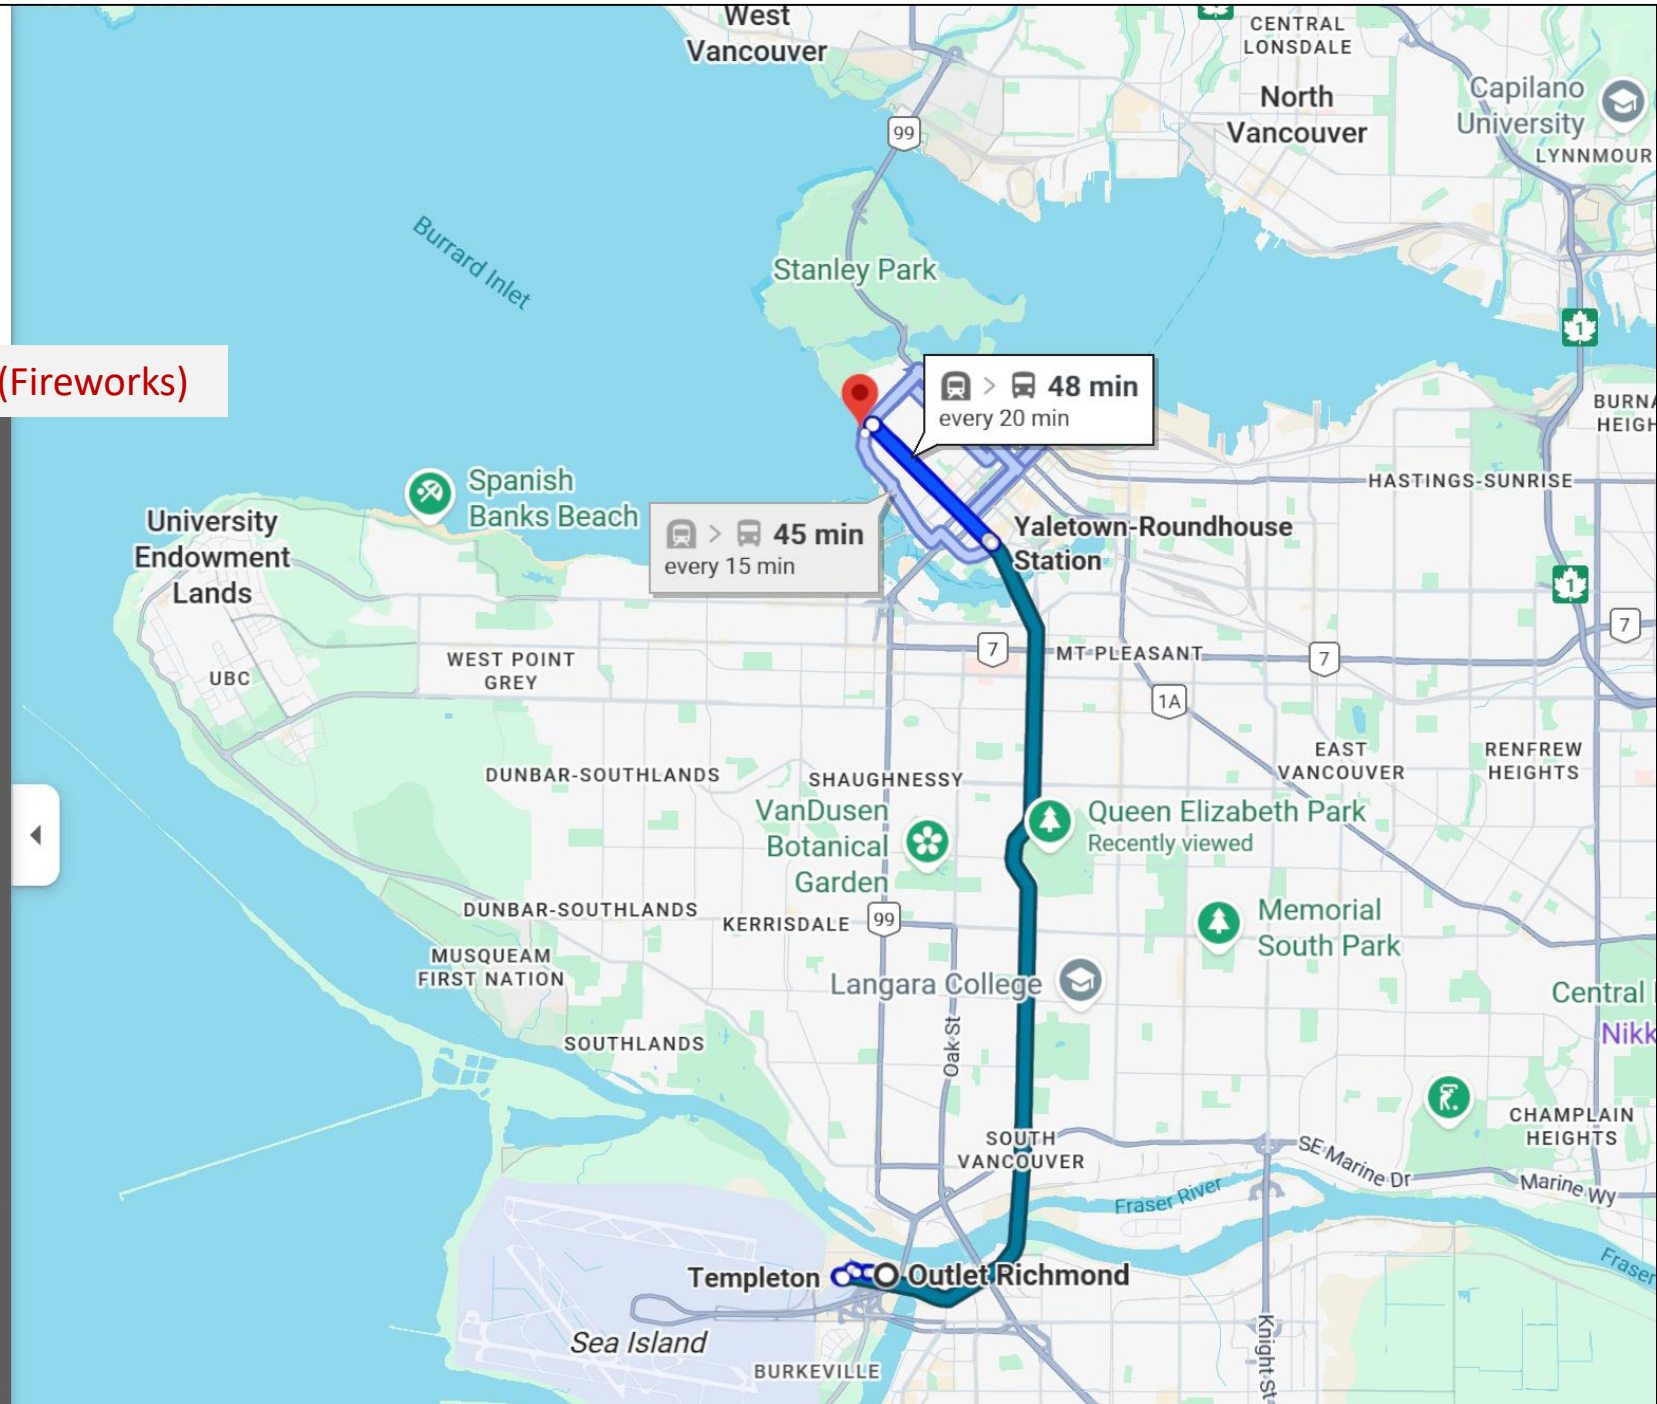

Best 22 min — 48 min 3h 15m 51 min

Outlet Richmond, 7899 Templeton Station

English Bay Beach, Beach Ave, Vancouver

Photo taking, Picnic, Canoeing, (Fireworks)

Leave now

Options

Send directions to samsung SM-A1560

Copy link

8:04 AM—8:52 AM 48 min

Canada Line 006

8:14 AM from Templeton
13 min every 20 min

Details

8:04 AM—8:56 AM 52 min

Canada Line 005

8:14 AM—9:10 AM 56 min

Canada Line 257