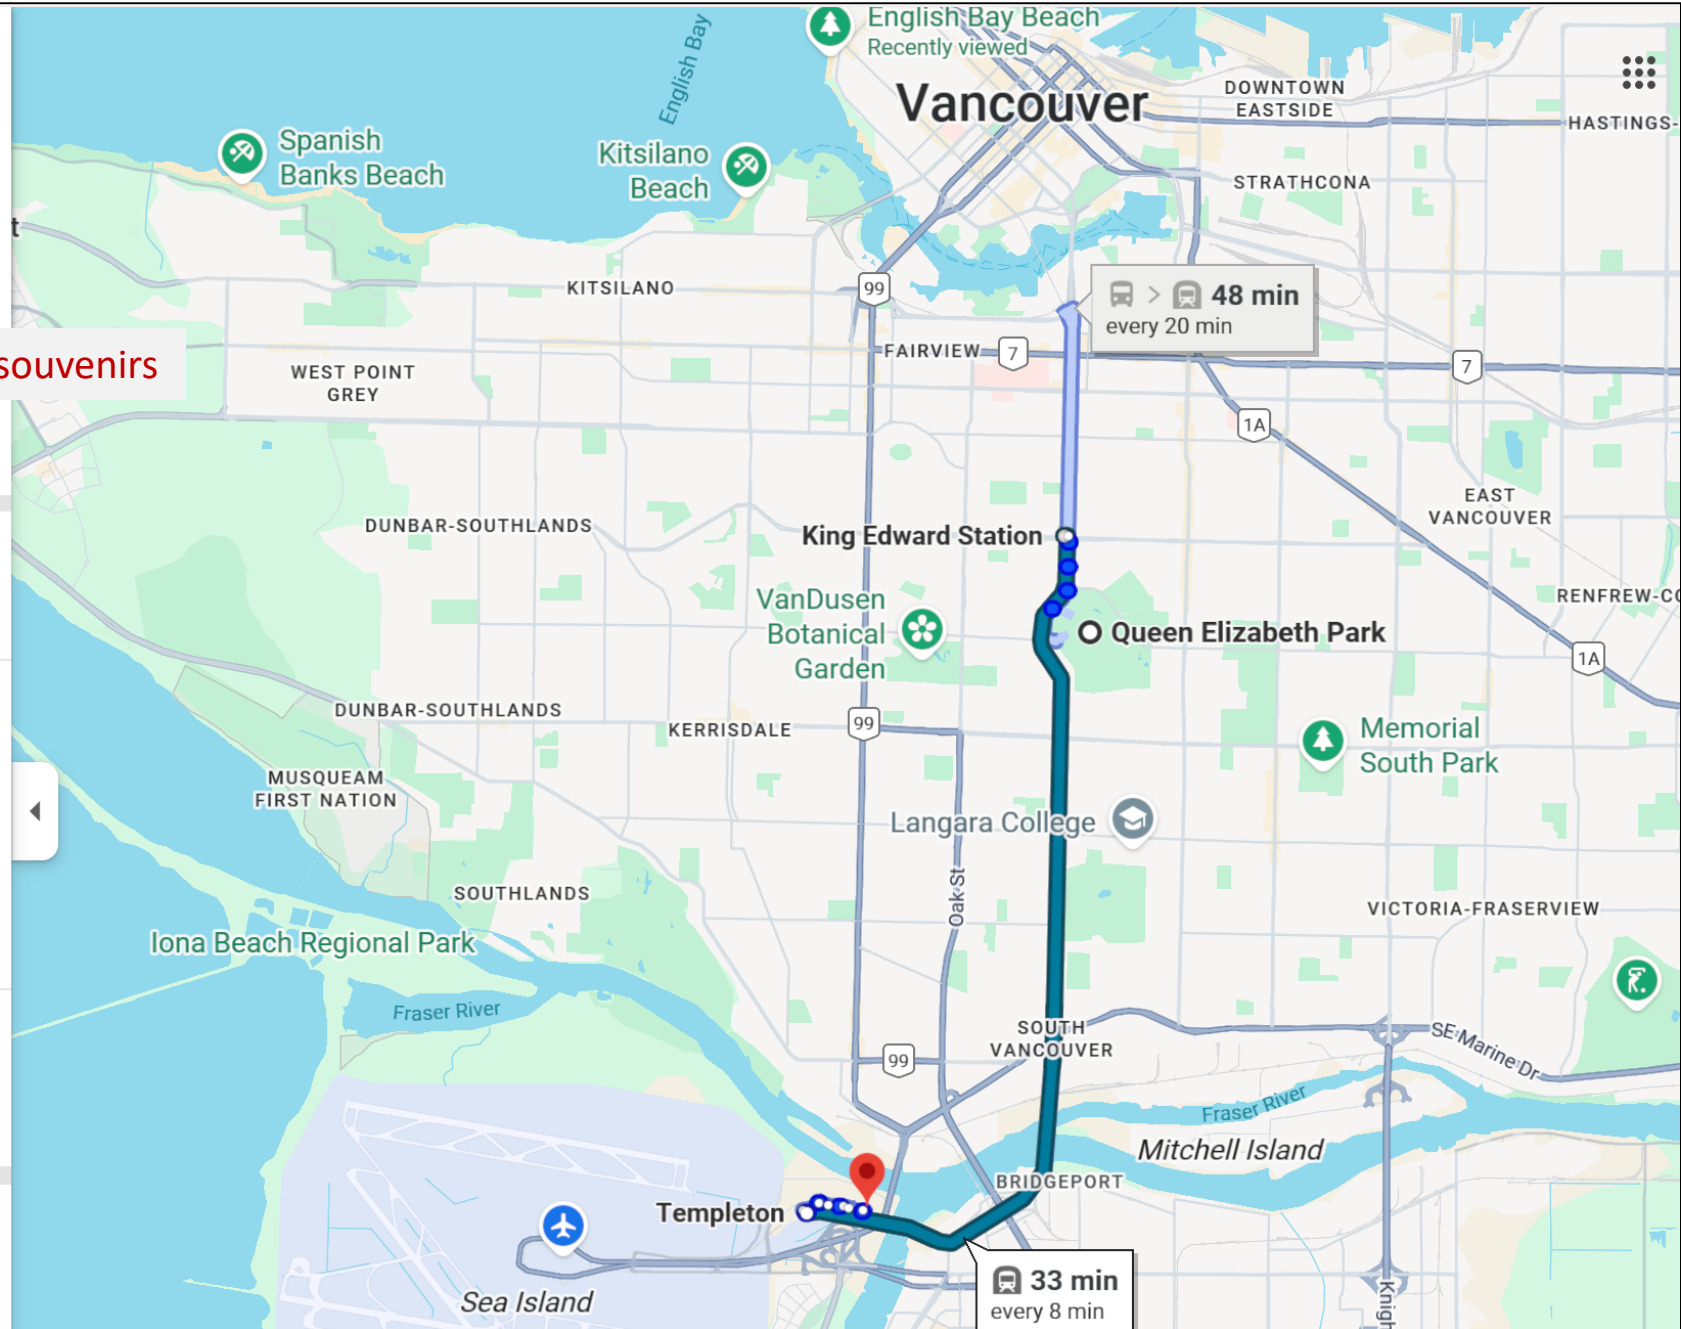

Send directions to samsung SM-A1560 Copy link

10:23 PM—11:00 PM 37 min  
R4  
10:27 PM from UBC Exchange @ Bay 4  
15 min every 12 min  
Details

10:21 PM—11:03 PM 42 min

Map labels: Lighthouse Park | West Vancouver, ALTAMONT DUNDAVAE, West Vancouver, Stanley Park, Vancouver, Kitsilano Beach, UBC Welcome Centre, UBC Exchange @ Bay 4, WEST POINT GREY, DUNBAR-SOUTHLANDS, MUSQUEAM FIRST NATION, Langara College, Olympic Recently v, MT-PLEASANT, 99, 7, 1A, Burrard Inlet, WEST END.

Leave now

Options

Send directions to samsung SM-A1560

Copy link

8:07 AM—8:40 AM 33 min

Canada Line

8:17 AM from King Edward Station

19 min every 8 min

Details

8:12 AM—9:00 AM 48 min

015 Canada Line

Explore nearby Outlet Richmond

[McArthurGlen Designer Outlet Vancouver Airport |](#)

Best 12 min — 36 min 1h 47m 30 min

Capilano Suspension Bridge Park, 3735 C  
 English Bay Beach, Beach Ave, Vancouver

Best 22 min — 48 min 3h 15m 51 min

Outlet Richmond, 7899 Templeton Station

English Bay Beach, Beach Ave, Vancouver

Photo taking, Picnic, Canoeing, (Fireworks)

Leave now

Options

Send directions to samsung SM-A1560