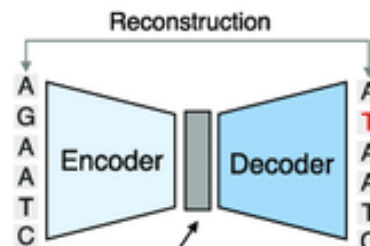

**C Convolutional Neural Network**

**D Recurrent Neural Network**

**E Transformer**

**F Graph Neural Network**

**G Autoencoder**

**H Generative Model**

# Day 6: July 17 Friday

- **Understanding foundational concepts of high-dimensional modeling**
- Location: SFU-Burnaby Campus Library
- Duration: 300 minutes