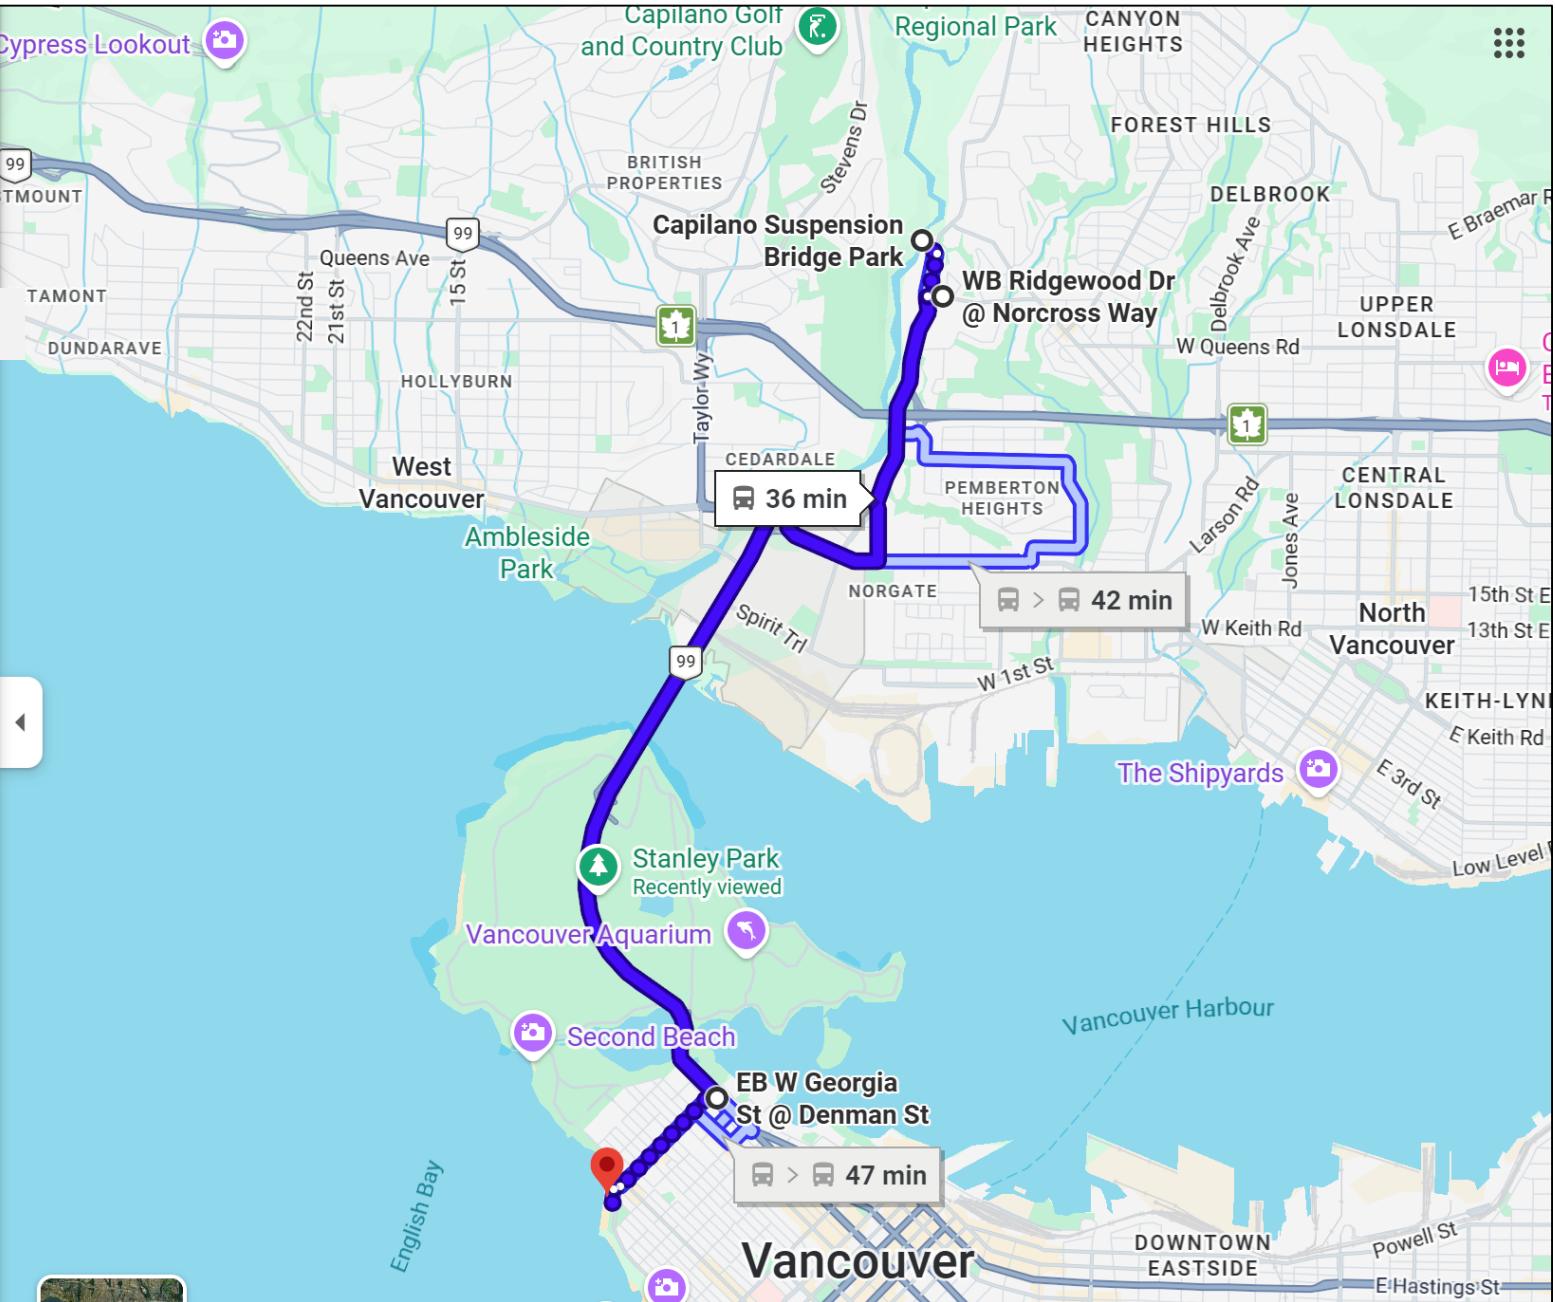

Leave now

Options

Send directions to samsung SM-A1560

Copy link

8:07 AM—8:40 AM 33 min

Canada Line

8:17 AM from King Edward Station

19 min every 8 min

Details

8:12 AM—9:00 AM 48 min

015 Canada Line

Explore nearby Outlet Richmond

[McArthurGlen Designer Outlet Vancouver Airport |](#)

Best 12 min — 36 min 1h 47m 30 min

Capilano Suspension Bridge Park, 3735 C  
 English Bay Beach, Beach Ave, Vancouver

Photo taking, Bike riding ...

Leave now Options

Send directions to samsung SM-A1560 Copy link

	<b>10:26 PM—11:02 PM</b> 36 min 246 10:32 PM from WB Ridgewood Dr @ Norcross Way 21 min
	<b>10:24 PM—11:11 PM</b> 47 min 246 > 005
	<b>10:41 PM—11:25 PM</b> 44 min 236 > 240
	<b>10:41 PM—11:26 PM</b> 45 min 236 > 240 > 005

Best 22 min — 48 min 3h 15m 51 min

Outlet Richmond, 7899 Templeton Station

English Bay Beach, Beach Ave, Vancouver

Photo taking, Picnic, Canoeing, (Fireworks)

Leave now

Options

Send directions to samsung SM-A1560