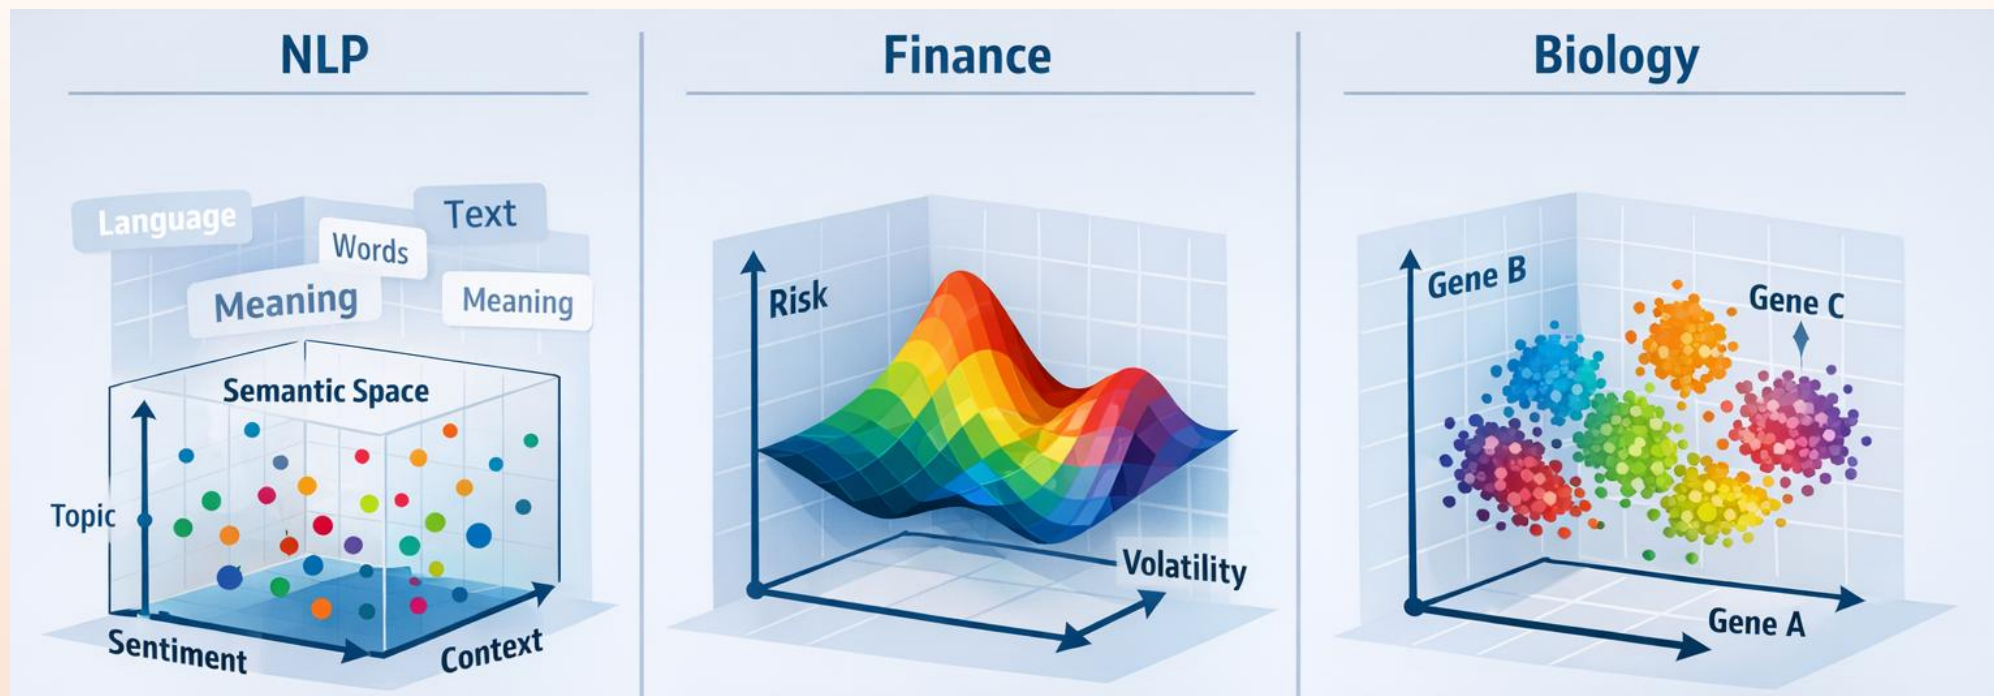

# Day 6: July 17 Friday

- **Understanding foundational concepts of high-dimensional modeling**
- Location: SFU-Burnaby Campus Library
- Duration: 300 minutes